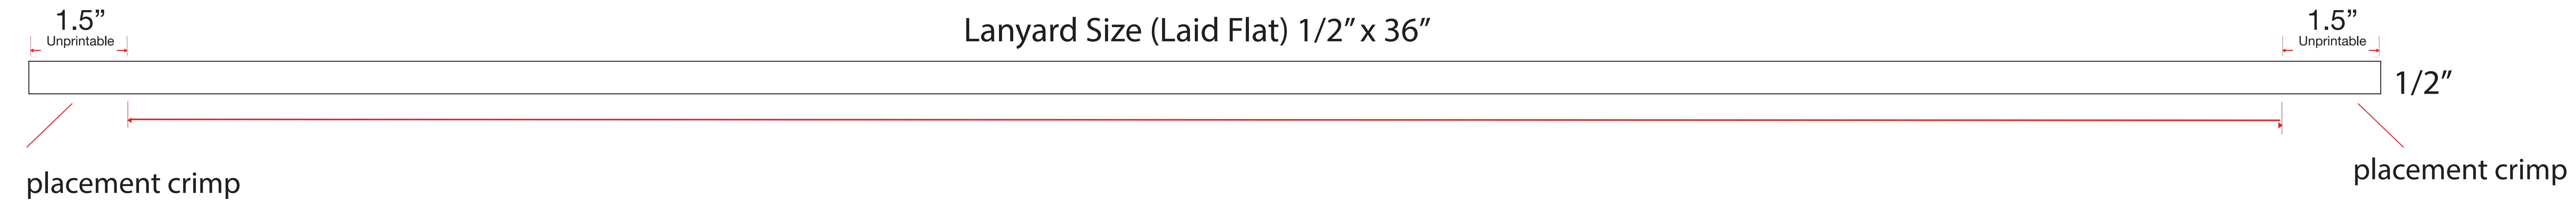

size 100%

Lanyard Size (Laid Flat) 1/2" x 36"

ALMOST THERE: TIME TO PROOF

Attached please find your original art file you sent to us, as well as your proof to check that we haven't missed anything!

Please always check colors, spelling, font and graphics carefully.

You are the final proof reader. Carefully review every aspect of this digital proof layout against your original art for accuracy before approval. Once approved, your order will go into production. No order may be modified or cancelled once the proof has been approved and production has begun.

Please always check colors, spelling, font and graphics carefully

Imprint Limitations

- Step and repeat is possible on 32" of lanyard, when design elements are 9" or less
- For art 9" or more. Repeat is restricted to once on both sides